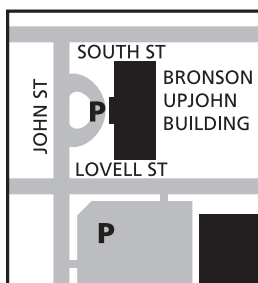

Parking Options for Bronson Upjohn Building

- Circular entrance drive to the Bronson Upjohn Building between the building and John Street.
- John Street parking lot at the southeast corner of Lovell and John streets.
- Paid parking available along the street or in the parking ramp across John Street from the Bronson Upjohn Building.