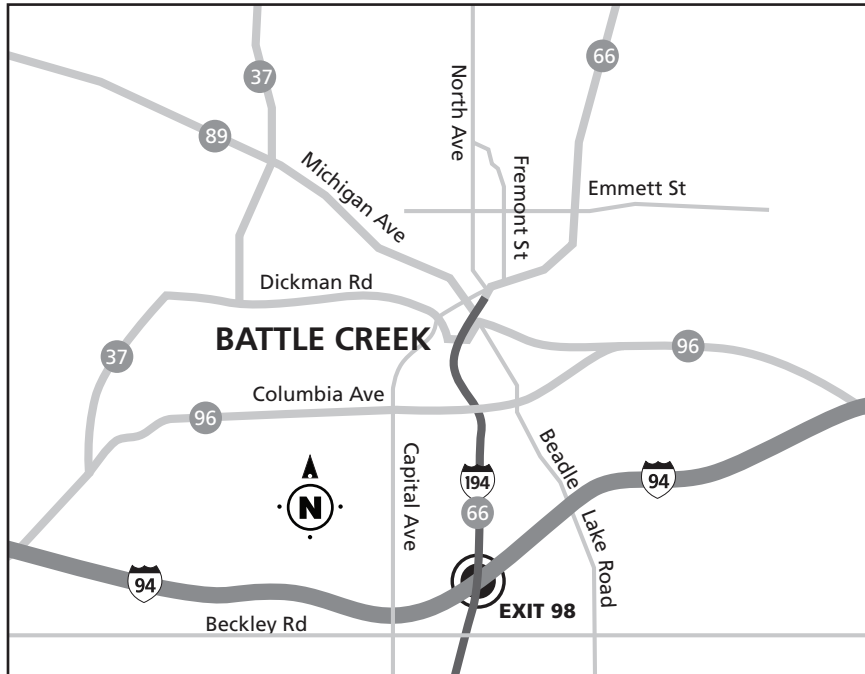

# FIELDSTONE CENTER

## Driving Directions to the Fieldstone Center

1. From I-94, take exit 98B north toward Battle Creek.
2. Go to the 4th traffic light and turn left onto Van Buren St.
3. Go to the 3rd traffic light and turn right onto Washington Ave.
4. Go north three blocks. The Fieldstone Center is on the left.