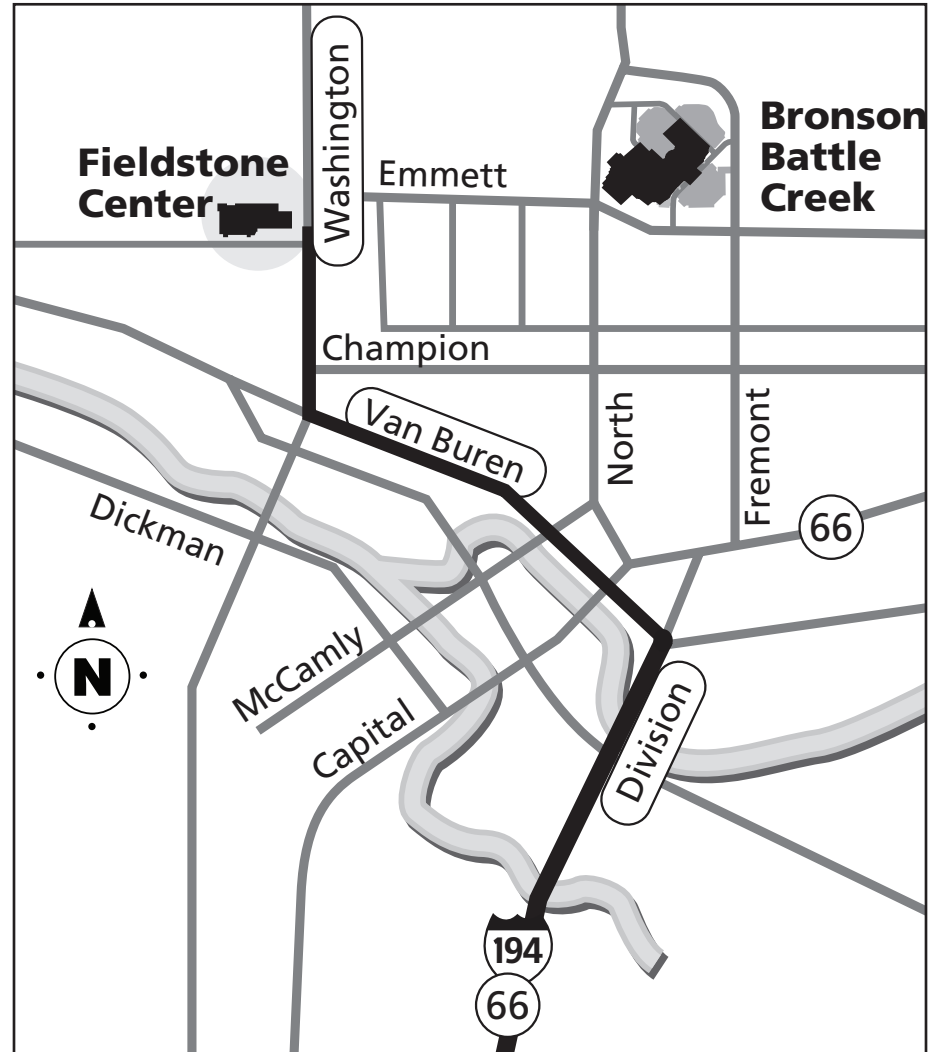

# FIELDSTONE CENTER

## Driving Directions to the Fieldstone Center

1. From I-94, take exit 98B north toward Battle Creek.
2. Go to the 4th traffic light and turn left onto Van Buren St.
3. Go to the 3rd traffic light and turn right onto Washington Ave.
4. Go north three blocks. The Fieldstone Center is on the left.