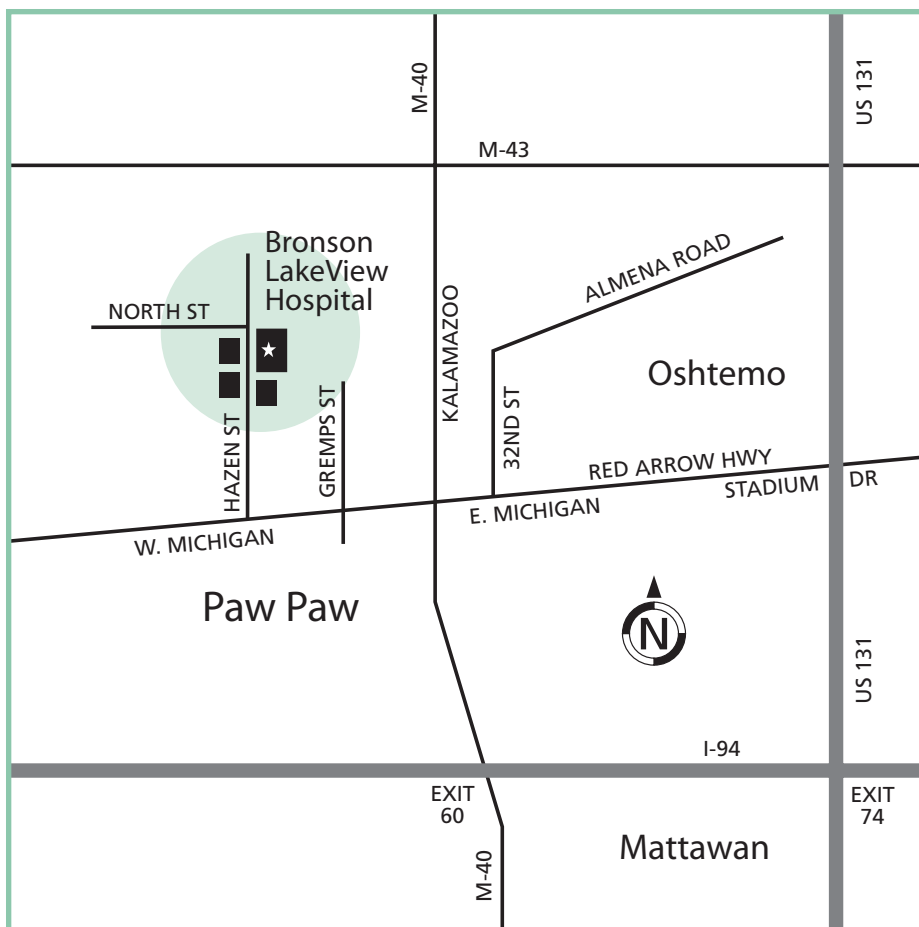

Directions to Bronson LakeView Hospital

408 Hazen Street, Paw Paw, Michigan 49079

Directions from Kalamazoo

- Go west on I-94 to Paw Paw/Lawton Exit 60
- Turn right or north on Kalamazoo Avenue (M-40) to center of town
- At second light, turn left or west on West Michigan Avenue and go to second light
- Turn right or north on Hazen, at Marathon Station
- Go north on Hazen
- Follow signs to Bronson LakeView Hospital on the right

Directions from Grand Rapids

- Go south on U.S. 131 to I-94 near Kalamazoo
- Go west on I-94 and follow directions from Kalamazoo, above

Directions from Benton Harbor/St. Joseph

- Go east on I-94 to Paw Paw Exit 60 and follow directions above

Bronson LakeView Hospital
(269) 657-3141