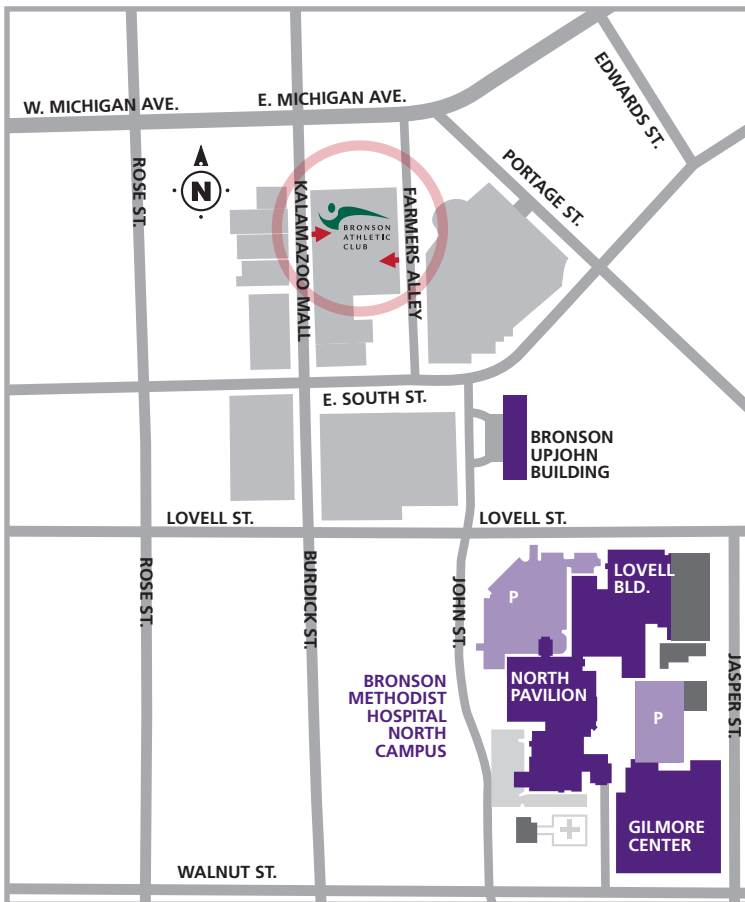

Directions to Bronson Athletic Club – Downtown

Located at 125 S. Kalamazoo Mall, Kalamazoo, MI 49007

Bronson Athletic Club – Downtown is accessible via the Kalamazoo Mall entrance or the Farmer's Alley entrance (see map). It is located on the first floor across from the elevators and right next to Irving's Deli & Market.

From the North

Travel south on US 131 to US 131 business loop. Take Exit 41 to downtown Kalamazoo until it turns into N. Westnedge Avenue. Continue on N. Westnedge Avenue and then turn left onto W. Michigan Avenue. You will then turn right onto S. Kalamazoo Mall. The entrance to the building is located on your left. It is on the right hand side of The Union Cabaret & Grille.

From the South

Take S. Westnedge Avenue to S. Park Street. Continue on S. Park Street and turn right onto W. Michigan Avenue. You will then turn right onto S. Kalamazoo Mall. The entrance to the building is located on your left. It is on the right hand side of The Union Cabaret & Grille.

From the West

Take Gull Road to E. Ransom Street. Continue on E. Ransom Street and turn left onto N. Pitcher St. Turn right onto W. Kalamazoo Avenue and then take a left onto N. Rose Street. Continue on N. Rose Street and then take a left onto W. Michigan Avenue. You will then turn right onto S. Kalamazoo Mall. The entrance to the building is located on your left. It is on the right hand side of The Union Cabaret & Grille.